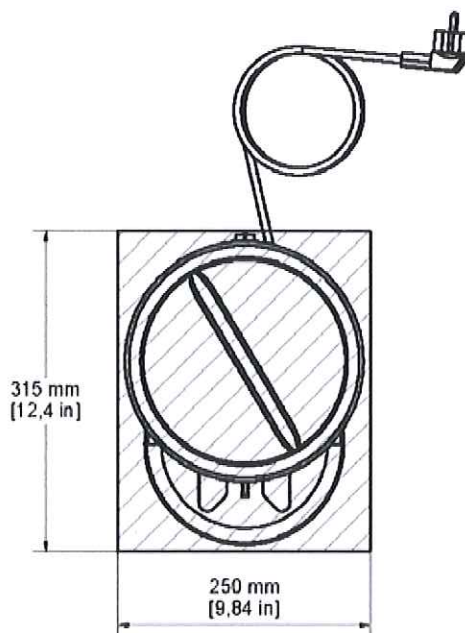

SPARE PARTS LIST - PEAK DM 200-240V 50/60Hz

Valid from 05th October 2016
 Supersedes all previously issued spare parts lists

Subject to change without prior notice