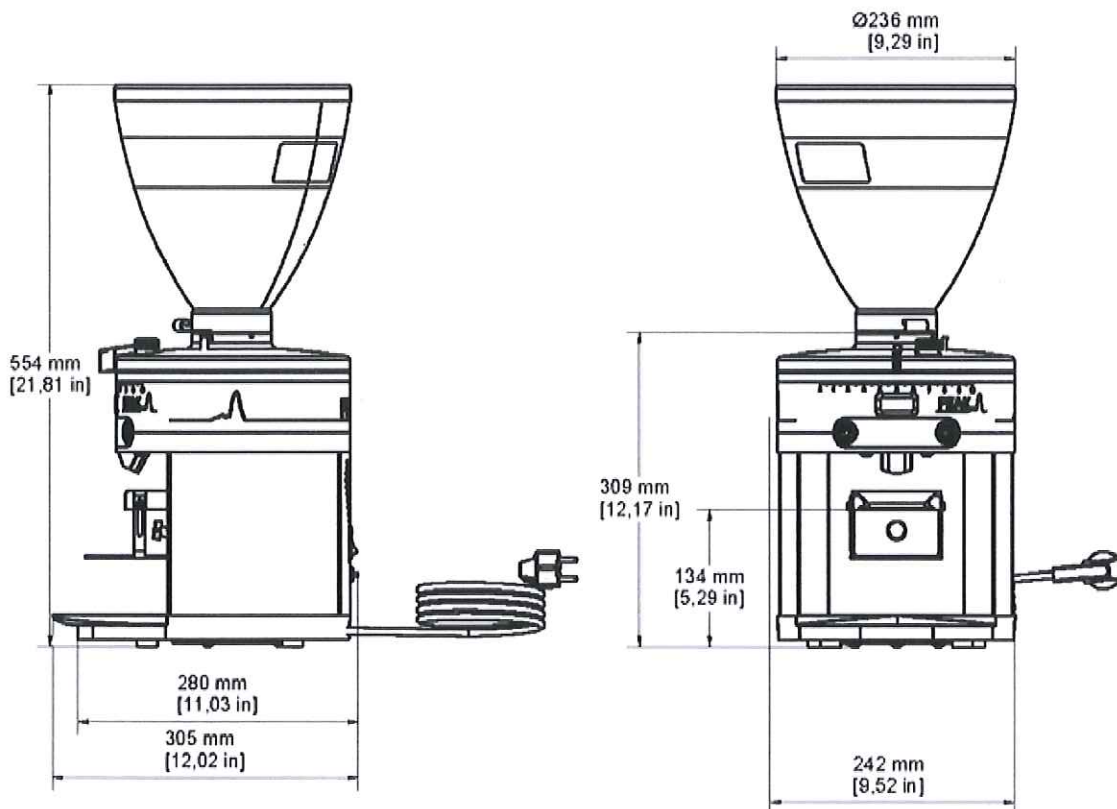

SPARE PARTS LIST - PEAK DM 200-240V 50/60Hz

Valid from 05th October 2016
 Supersedes all previously issued spare parts lists

Subject to change without prior notice