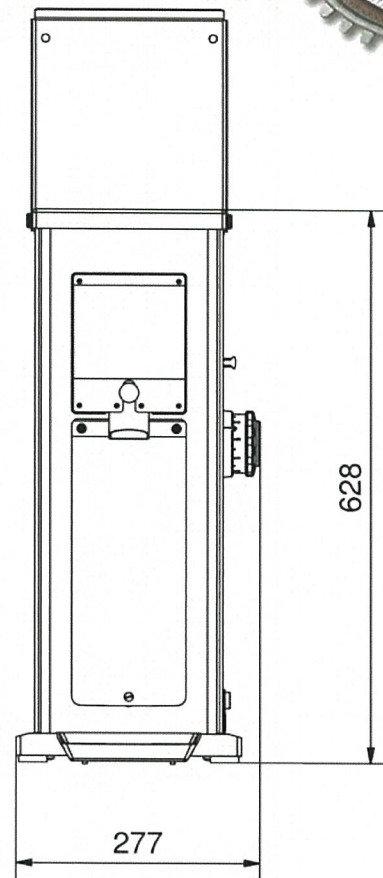

SPARE PARTS LIST - KR 1403, 220-240V/380-415V 50Hz

Valid from 01.01.2013
Supersedes all previously issued spare parts lists

Subject to change without prior notice.