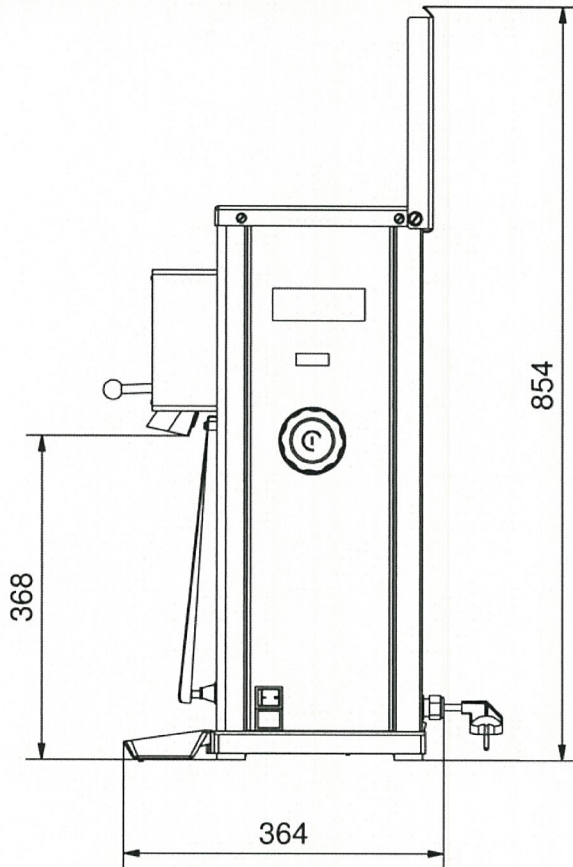

SPARE PARTS LIST - KR 1403, 220-240V/380-415V 50Hz

Valid from 01.01.2013
Supersedes all previously issued spare parts lists

Subject to change without prior notice.