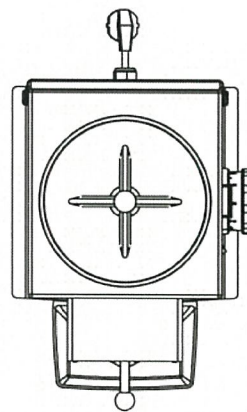

SPARE PARTS LIST - KR 1403, 220-240V/380-415V 50Hz

Valid from 01.01.2013
Supersedes all previously issued spare parts lists

Subject to change without prior notice.