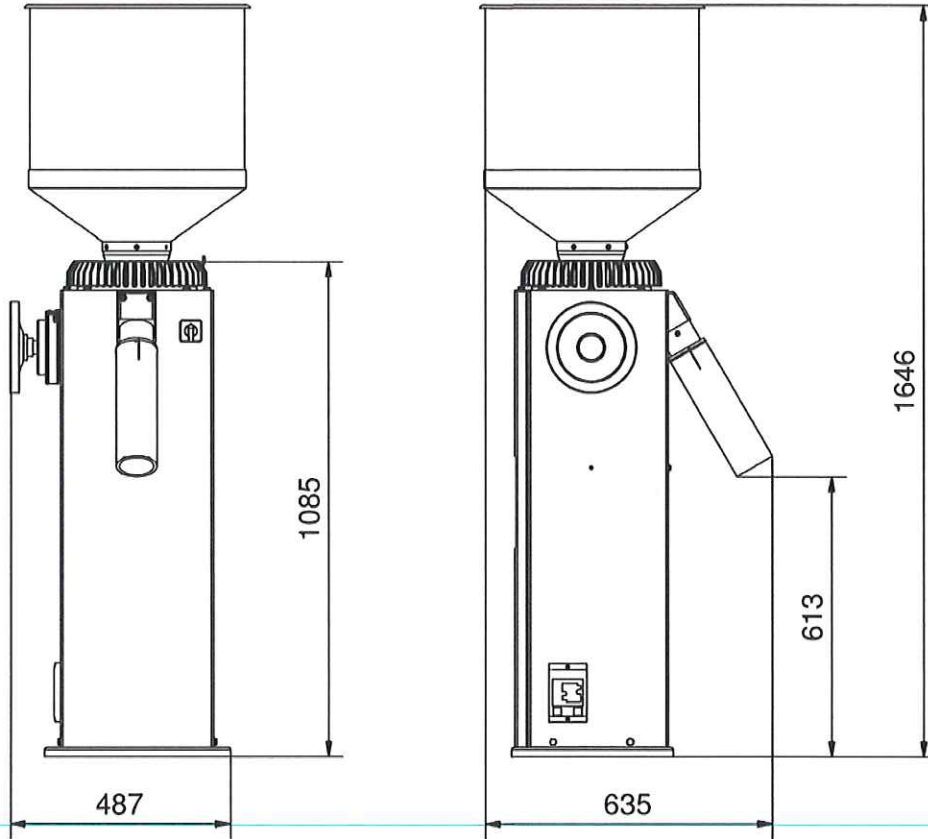

SPARE PARTS LIST 2012 - KF 1800

KF 1800, 220-240V 50Hz

KF 1800, 220V 60Hz

KF 1800, 380-415V 50Hz

Valid from 01.01.2012

Supersedes all previously issued spare parts lists

Subject to change without prior notice.